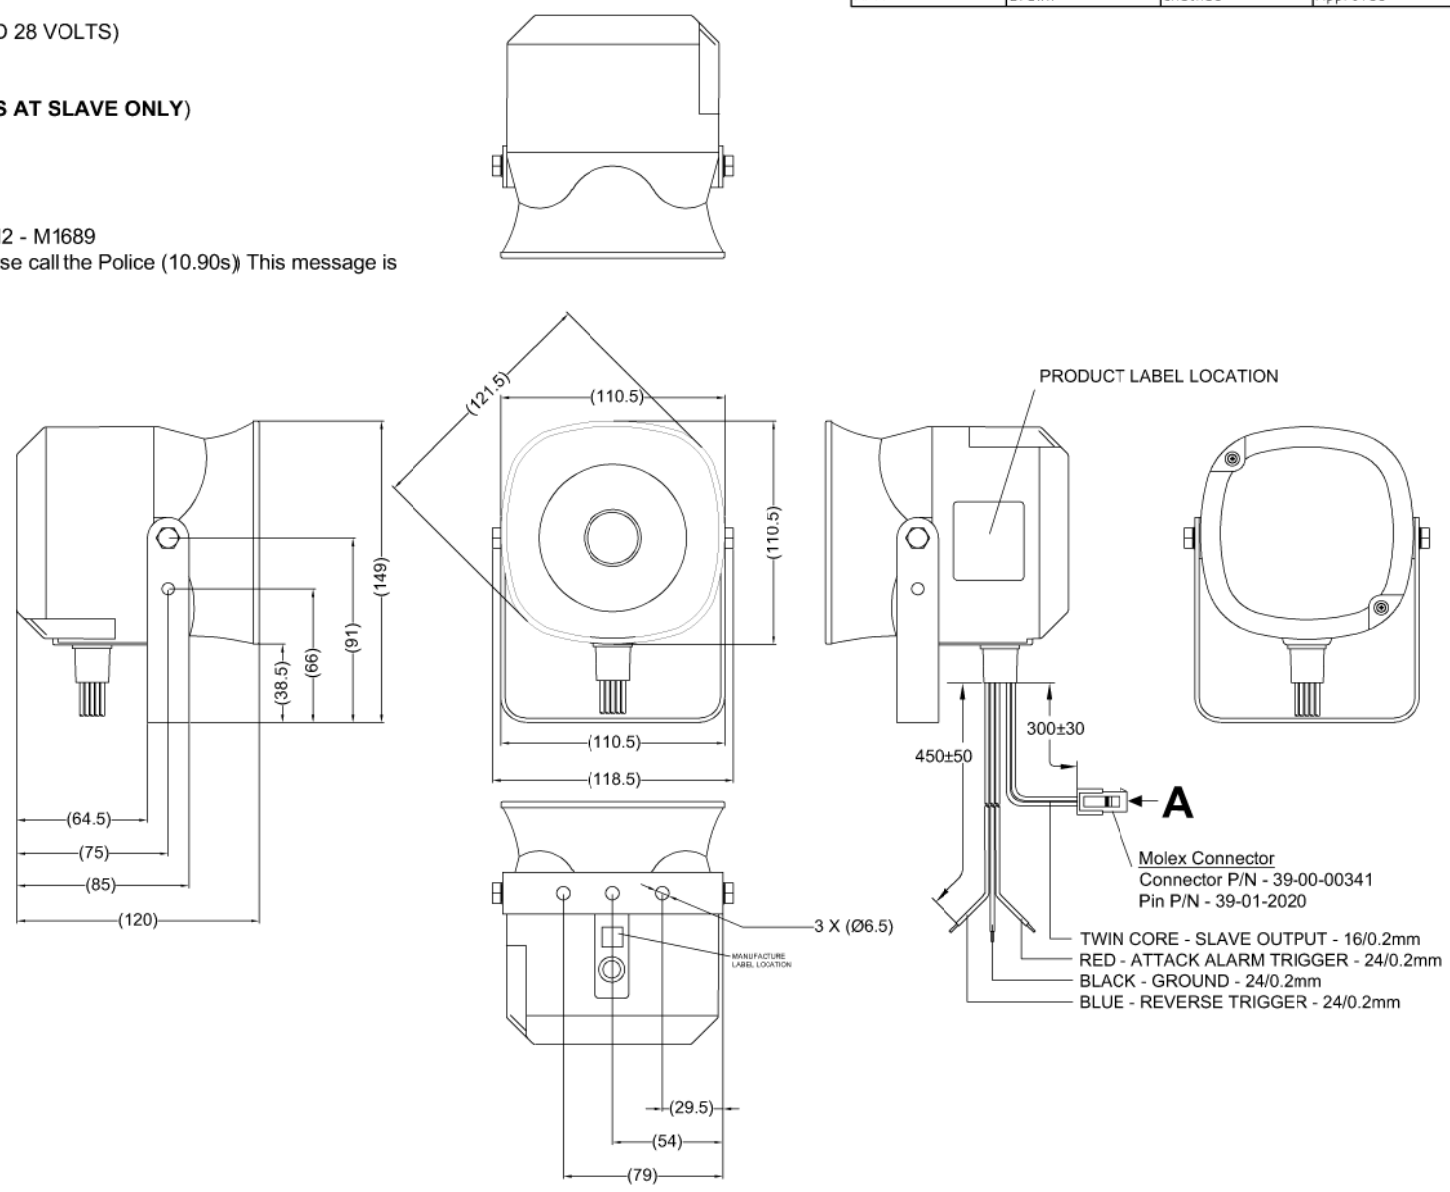

SPECIFICATION

RATED VOLTAGE: 12/24vdc (WORKING VOLTAGE RANGE 10-30vdc)
 RATED CURRENT: 1 - 1.8 AMPS
 SOUND PRESSURE (TEST VOLTAGE OF 14 AND 28 VOLTS)
 PANIC MODE @ SIREN: 110 - 115 dBA
 PANIC MODE @ SLAVE: 90 - 95 dBA
 REVERSE MODE @ SLAVE: 80-82 dBA (**SOUNDS AT SLAVE ONLY**)
 WEIGHT: 1.4 kgs - APPROX
 MESSAGE(S): "BESPOKE CUSTOM MESSAGE"
 VOICE/ACCENT: FEMALE
 LANGUAGE: ENGLISH
 MESSAGE LIBRARY NUMBER(S): M1 - M1688, M2 - M1689
 M1: Help help! G4S driver requires assistance please call the Police (10.90s) This message is preceded with a siren.
 M2: Attention G4S vehicle reversing (4.38s).

Revision Notes				
R1 -				
APA: -	Drawn:-	Checked:-	Approved:-	Date: --/--/----

VIEW A

MALE MATING FACE

PIN #	WIRE COLOUR	DESCRIPTION
1	WHITE / BLACK	SPEAKER +
2	WHITE	SPEAKER -

- NOTES:**
1. MATERIAL: ABS PLASTIC - UV STABILIZED.
 2. FOR PACKAGING AND LABELING DETAIL REFER TO LATEST VERSION OF MASTER BOM.
 3. FIXINGS: STEEL ADJUSTABLE 2 POSITION BRACKET WITH 3 x 6mm FIXING HOLES.
 4. SUPPLIED WITH 2x 6x12mm BOLTS AND LOCKING WASHERS.

Assembly PI Approval A.HEDDLE	Approved by B.JOHN	Checked by R.BATES	Drawn by J.STEWART
Angle of Projection 	Units mm	Scale N/A	Released 16/09/19
Status RELEASED	BC-AA2 (G4S)		
Part No 3878A	BE-004193-00-19		