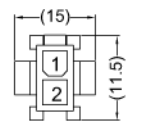

SPECIFICATION

RATED VOLTAGE: 12/24vdc (WORKING VOLTAGE RANGE 10-30vdc)
 RATED CURRENT: 1 - 1.8 AMPS
 SOUND PRESSURE (TEST VOLTAGE OF 14 AND 28 VOLTS)
 PANIC MODE @ SIREN: 110 - 115 dBA
 PANIC MODE @ SLAVE: 90 - 95 dBA
 REVERSE MODE @ SLAVE: 80-82 dBA (**SOUNDS AT SLAVE ONLY**)
 WEIGHT: 1.4 kgs - APPROX
 MESSAGE(S): "BESPOKE CUSTOM MESSAGE"
 VOICE/ACCENT: FEMALE
 LANGUAGE: ENGLISH
 MESSAGE LIBRARY NUMBER(S): M1 - M1688, M2 - M1689
 M1: Help help! G4S driver requires assistance please call the Police (10.90s) This message is preceded with a siren.
 M2: Attention G4S vehicle reversing (4.38s).

Revision Notes				
R1 -				
APA: -	Drawn:-	Checked:-	Approved:-	Date: --/--/----

VIEW A

MALE MATING FACE

PIN #	WIRE COLOUR	DESCRIPTION
1	WHITE / BLACK	SPEAKER +
2	WHITE	SPEAKER -

- NOTES:**
1. MATERIAL: ABS PLASTIC - UV STABILIZED.
 2. FOR PACKAGING AND LABELING DETAIL REFER TO LATEST VERSION OF MASTER BOM.
 3. FIXINGS: STEEL ADJUSTABLE 2 POSITION BRACKET WITH 3 x 6mm FIXING HOLES.
 4. SUPPLIED WITH 2x 6x12mm BOLTS AND LOCKING WASHERS.

Assembly PI Approval A.HEDDLE	Approved by B.JOHN	Checked by R.BATES	Drawn by J.STEWART
Angle of Projection 	Units mm	Scale N/A	Released 16/09/19
Status RELEASED	BC-AA2 (G4S)		
Part No 3878A	BE-004193-00-19		